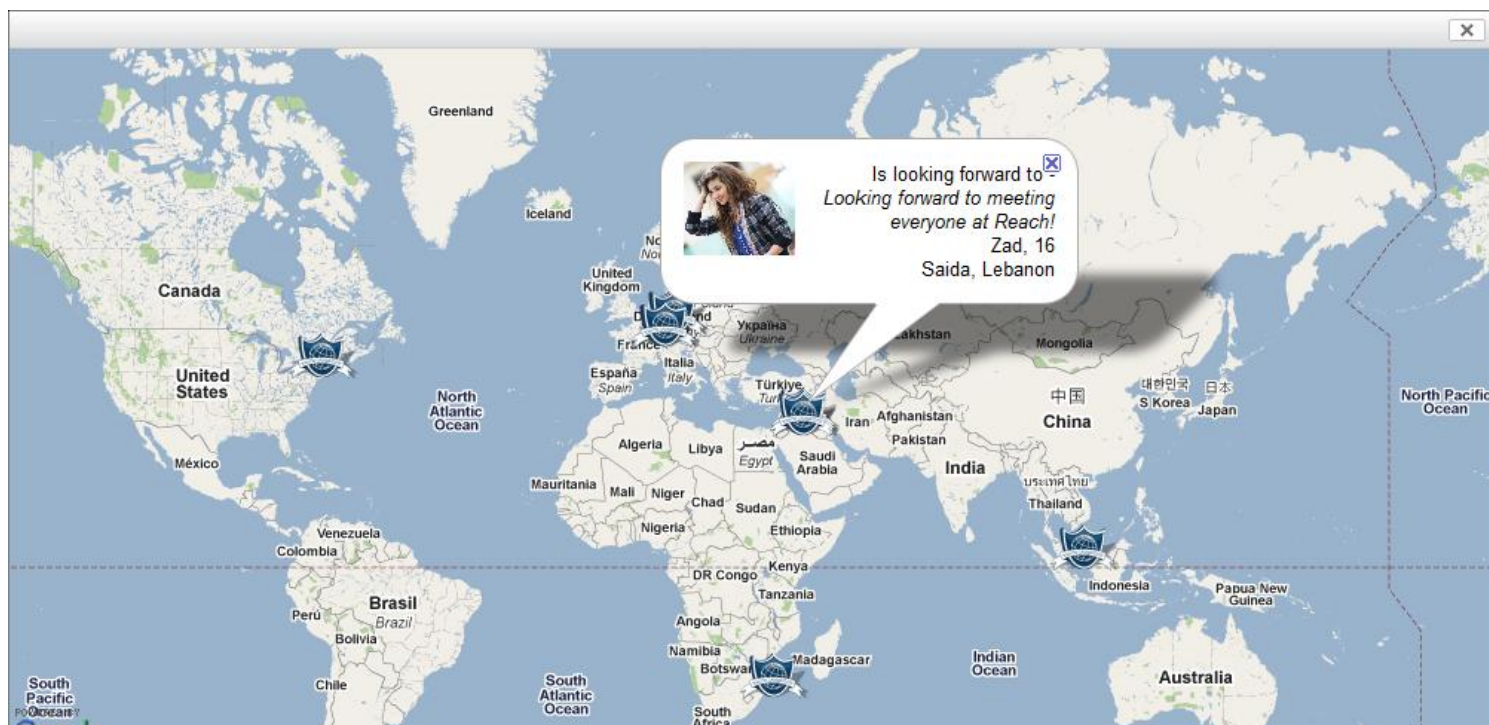

We are often asked 'where do the majority of your students come from?' This year, there are students from over 40 countries signed up to Reach Cambridge! That's over 1/4 of the World! What's more, with our new feature 'Reach Global', you can see a map showing where in the world our latest applicants come from! Maybe there are some from a country near you?

Check out Reach Global today! – <https://www.reachcambridge.com>

Already signed up? You can add your photo and a short description of what you are looking forward to from your login page! Just follow the links from 'Upload a Photo' and in a few days, you'll see your profile on the map too! Easy!